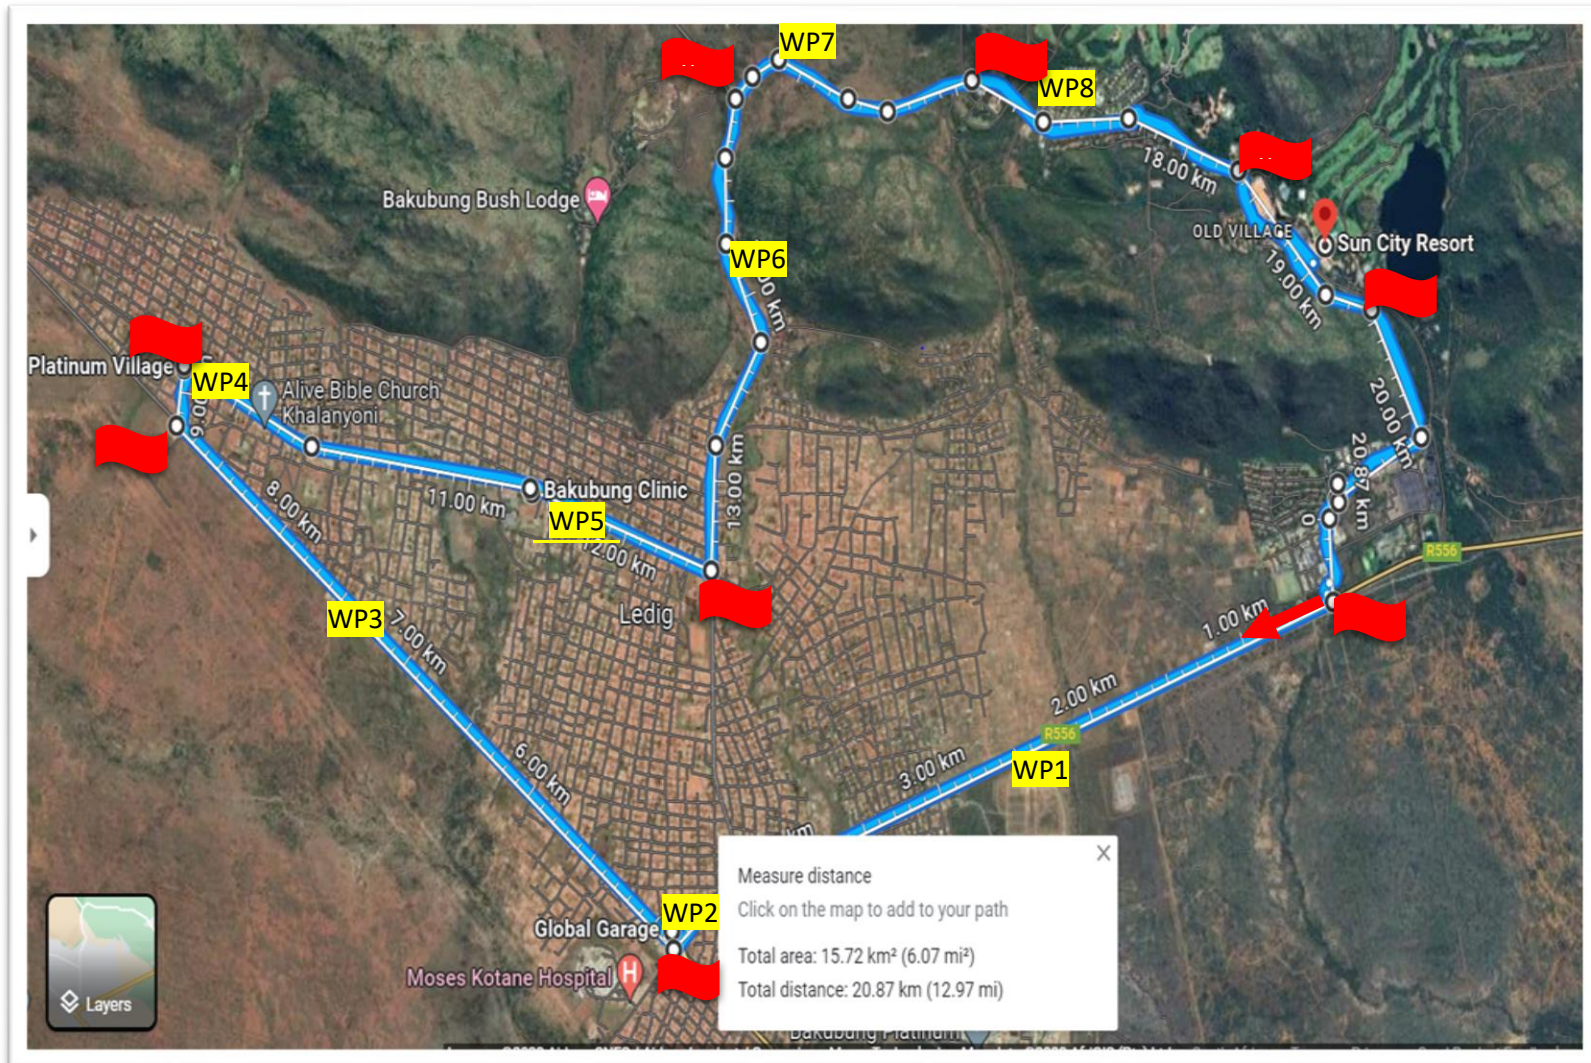

## 21.9 KM ROUTE

### Legend:

Waterpoints = WP

Marshals = 

**MARSHALS AND WATERPOINT ALLOCATION = 21.9KM**

No	Marshalling Area	Marshals Name	No	Waterpoints	Names of persons on Waterpoint
1	Sun City Turn Off into R556		1	Eagles Nest B&B	
2	Intersection R556 & R565		2	Global Garage	
3	Into Platinum Village Ledig		3	Opposite Kwa Lapeng Lodge	
4	Road Towards Bakubung Clinic		4	Perfect Meat and Grill (PMG)	
5	3-Way Stop Towards Bakubung Bush Lodge		5	Bakubung Clinic	
6	Vacation Club/Palace Circle		6	Cemetery Ledig	
7	Valley Circle		7	Bakubung Bush Lodge Turn off	
8	Convention Centre Circle		8	Landfill/TopTurf Intersection	
			9	Valley of Waves C	

### 41.5 KM Route

**Legend:**

Waterpoints = WP

Marshals = 

**MARSHALS AND WATERPOINTS ALLOCATIONS = 41.5KM**

No	Marshalling Area	Marshals Name	Waterpoints	Name of persons on Waterpoint
1	Tollgate into R556		KwaMaritane Bush Lodge	
2	Chaneng Intersection		Opposite Airport	
3	Slip lane to Mogwase		Mankwe TVET College	
4	Kwa Maritane		Mogwase Complex	
5	Airport Rd Turn off			
6	Kubu Rd and President Ave			
7	Gopane Rd and President Ave			
8	Lesego Hospital			
9	Station Rd/ Mogwase Stadium			
10	Mogwase Shopping Complex			
11	BP Garage			

**Legend:**

Waterpoints = WP

Marshals = 

10KM ROUTE

**Legend:**

Waterpoints = WP

Marshals = 

**MARSHALS AND WATERPOINTS ALLOCATIONS = 10KM**