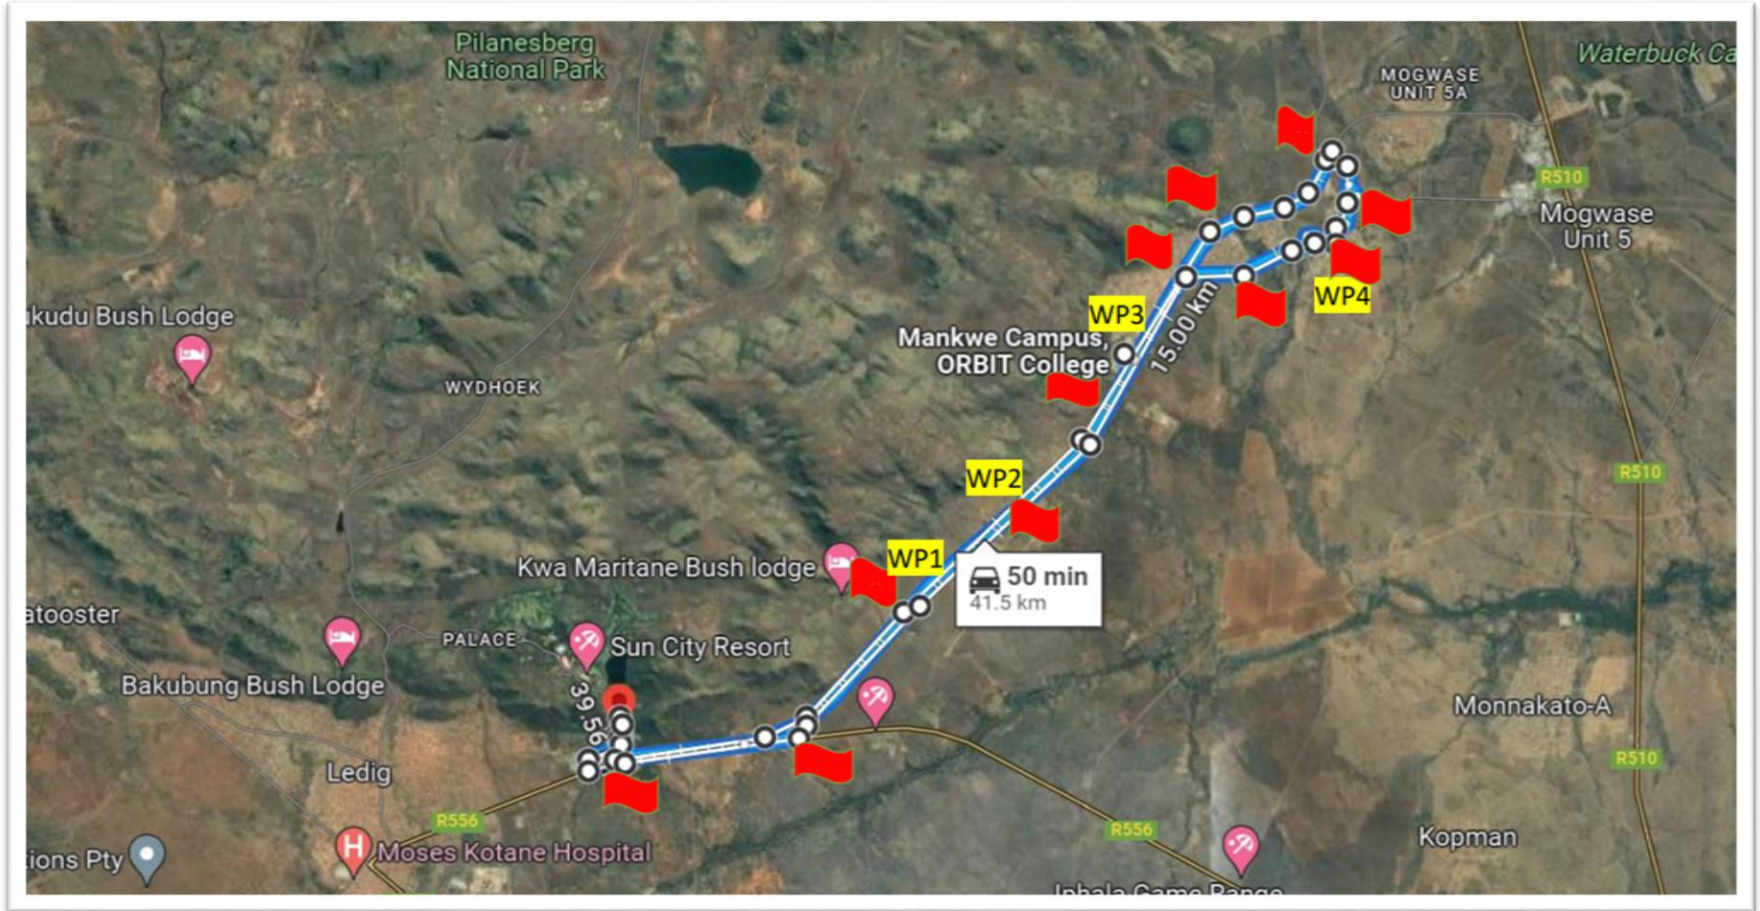

## 21.9 KM ROUTE

### Legend:

Waterpoints = WP

Marshals = 

**MARSHALS AND WATERPOINT ALLOCATION = 21.9KM**

No	Marshalling Area	Marshals Name	No	Waterpoints	Names of persons on Waterpoint
1	Sun City Turn Off into R556		1	Eagles Nest B&B	
2	Intersection R556 & R565		2	Global Garage	
3	Into Platinum Village Ledig		3	Opposite Kwa Lapeng Lodge	
4	Road Towards Bakubung Clinic		4	Perfect Meat and Grill (PMG)	
5	3-Way Stop Towards Bakubung Bush Lodge		5	Bakubung Clinic	
6	Vacation Club/Palace Circle		6	Cemetery Ledig	
7	Valley Circle		7	Bakubung Bush Lodge Turn off	
8	Convention Centre Circle		8	Landfill/TopTurf Intersection	
			9	Valley of Waves C	

### 41.5 KM Route

**Legend:**

Waterpoints = WP

Marshals = 

**MARSHALS AND WATERPOINTS ALLOCATIONS = 41.5KM**

No	Marshalling Area	Marshals Name	Waterpoints	Name of persons on Waterpoint
1	Tollgate into R556		KwaMaritane Bush Lodge	
2	Chaneng Intersection		Opposite Airport	
3	Slip lane to Mogwase		Mankwe TVET College	
4	Kwa Maritane		Mogwase Complex	
5	Airport Rd Turn off			
6	Kubu Rd and President Ave			
7	Gopane Rd and President Ave			
8	Lesego Hospital			
9	Station Rd/ Mogwase Stadium			
10	Mogwase Shopping Complex			
11	BP Garage			

**Legend:**

Waterpoints = WP

Marshals = 

10KM ROUTE

**Legend:**

Waterpoints = WP

Marshals = 

**MARSHALS AND WATERPOINTS ALLOCATIONS = 10KM**