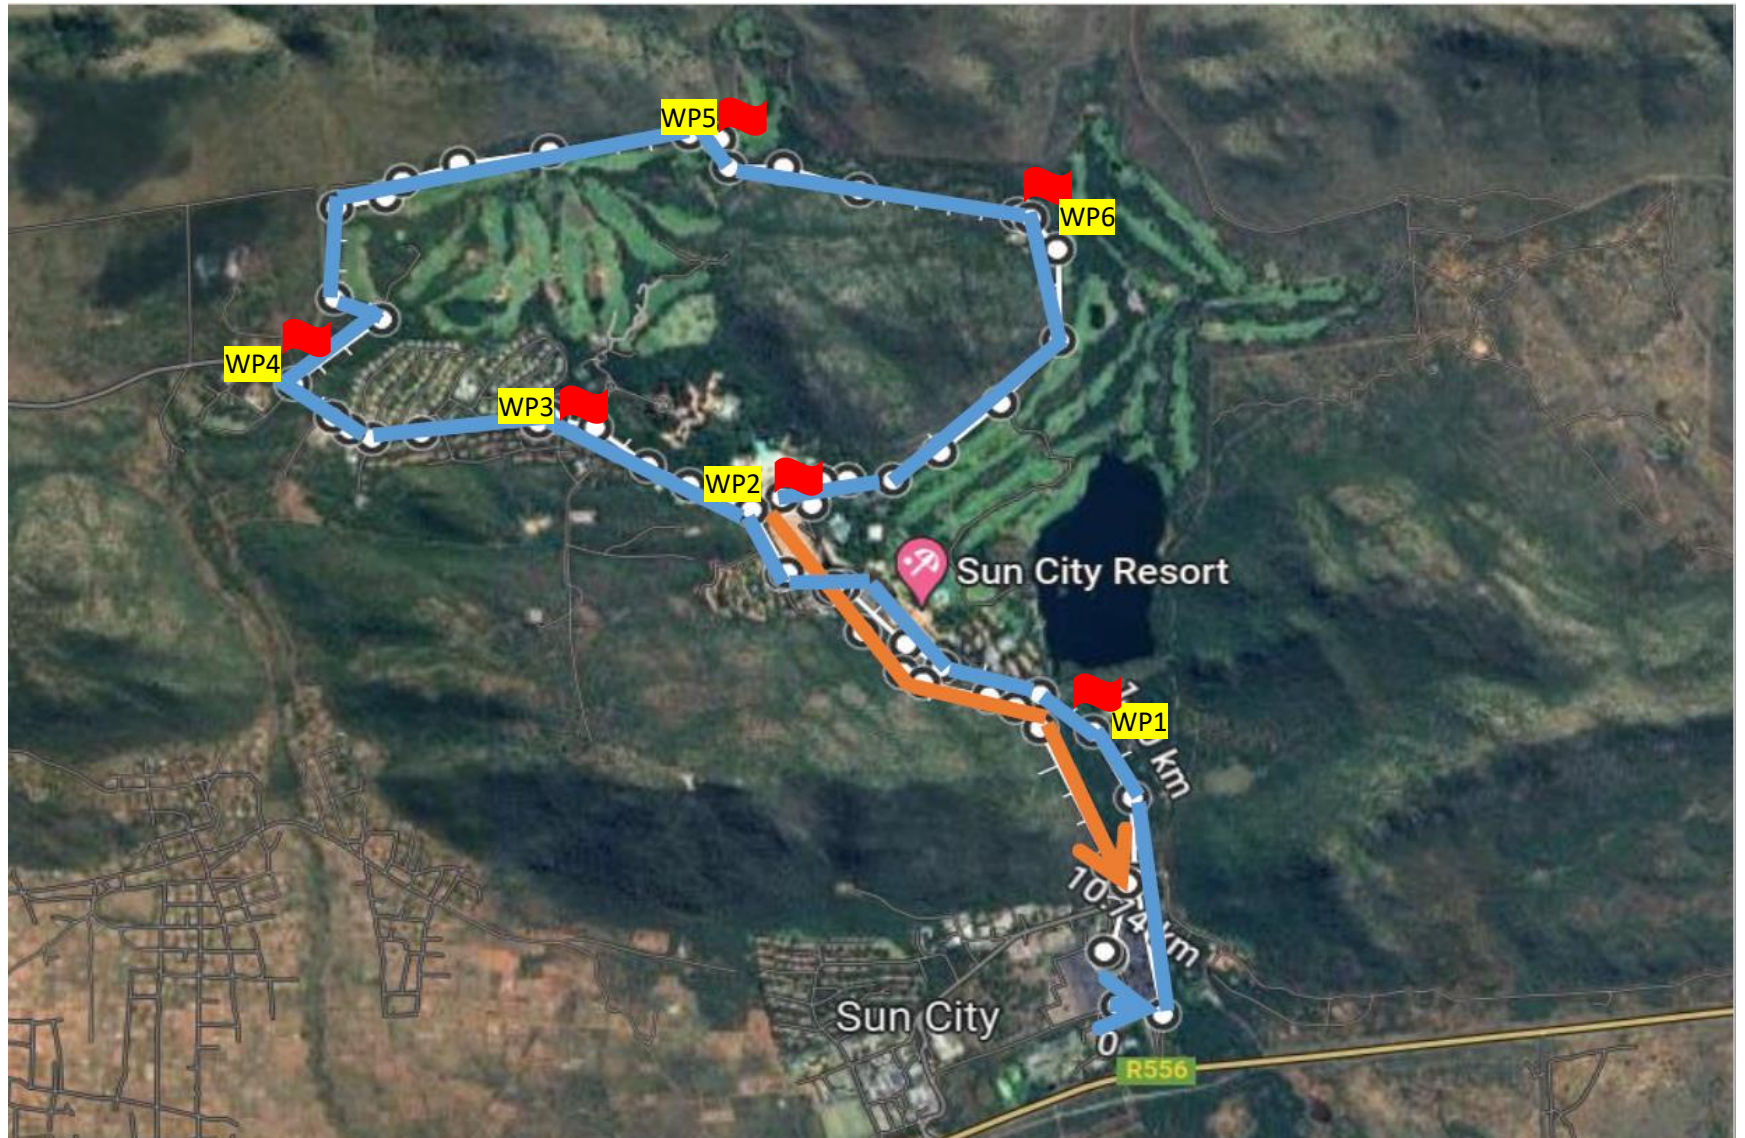

### Legend:

Waterpoints = WP

Marshals = 

**MARSHALS AND WATERPOINT ALLOCATION = 21.9KM**

No	Marshalling Area	Marshals Name	No	Waterpoints	Names of persons on Waterpoint
1	Sun City Turn Off into R556		1	Eagles Nest B&B	
2	Intersection R556 & R565		2	Global Garage	
3	Into Platinum Village Ledig		3	Opposite Kwa Lapeng Lodge	
4	Road Towards Bakubung Clinic		4	Perfect Meat and Grill (PMG)	
5	3-Way Stop Towards Bakubung Bush Lodge		5	Bakubung Clinic	
6	Vacation Club/Palace Circle		6	Cemetery Ledig	
7	Valley Circle		7	Bakubung Bush Lodge Turn off	
8	Convention Centre Circle		8	Landfill/TopTurf Intersection	
			9	Valley of Waves C	

### 41.5 KM Route

**Legend:**

Waterpoints = WP

Marshals = 

**MARSHALS AND WATERPOINTS ALLOCATIONS = 41.5KM**

No	Marshalling Area	Marshals Name	Waterpoints	Name of persons on Waterpoint
1	Tollgate into R556		KwaMaritane Bush Lodge	
2	Chaneng Intersection		Opposite Airport	
3	Slip lane to Mogwase		Mankwe TVET College	
4	Kwa Maritane		Mogwase Complex	
5	Airport Rd Turn off			
6	Kubu Rd and President Ave			
7	Gopane Rd and President Ave			
8	Lesego Hospital			
9	Station Rd/ Mogwase Stadium			
10	Mogwase Shopping Complex			
11	BP Garage			

**Legend:**

Waterpoints = WP

Marshals = 

10KM ROUTE

**Legend:**

Waterpoints = WP

Marshals = 

**MARSHALS AND WATERPOINTS ALLOCATIONS = 10KM**

No	Marshalling Area	Marshals Name	Waterpoints	Name of persons on Waterpoint
1	Convention Centre Circle		Sky Train Bridge	
2	VOW Centre Circle		Vacation Club Bus Stop	
3	Palace/ Elephant Circle		Palace/ Elephant Circle	
4	TopTurf/Landfill		TopTurf/Landfill	
5	Crocodile Pond Lost City		Crocodile Pond Lost City	
6	TopTurf Workshop GPGC		TopTurf Workshop GPGC	